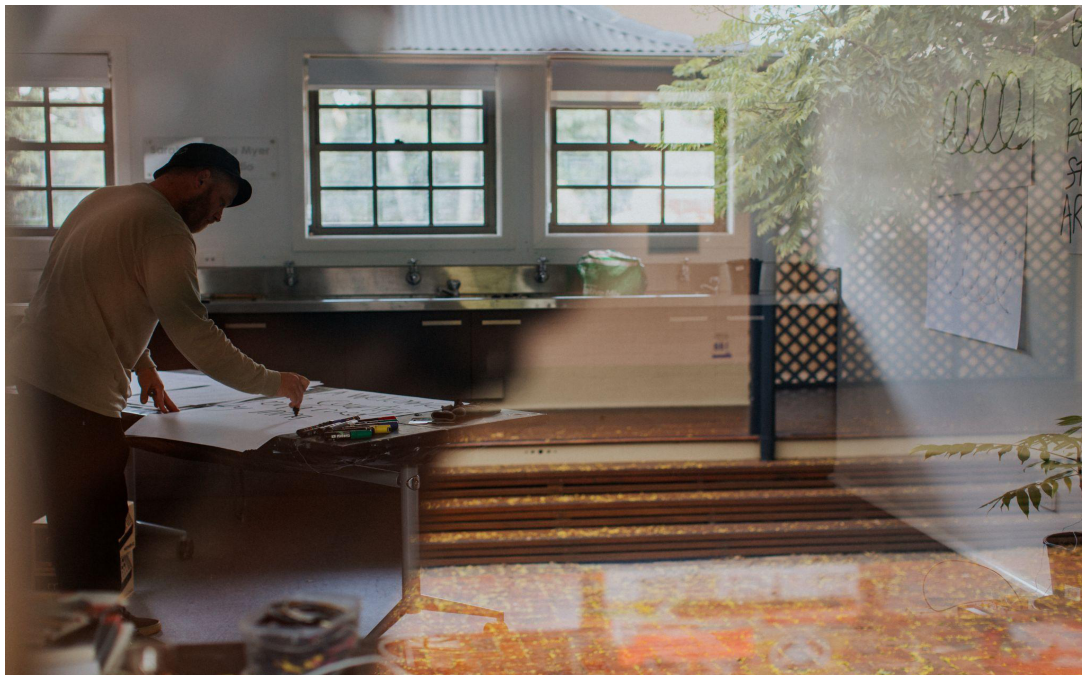

ARTIST RESPITE PROGRAM

STUDIO

The versatile, 36 sq. metre studio is suitable for all artforms. Filled with natural light, the space has vinyl flooring and access to water and digital media facilities including a ceiling mounted projector and screen and WIFI. The space can be arranged furnished or unfurnished with several tables, chairs, and easels available for use.

MATERIALS

Artists are to supply their own art materials however some basic supplies are available.

Minya Rose Photography

PROGRAM PARTNERS

Arts Northern Rivers, Grafton Regional Gallery and Creative First Aid have developed this program to support artists in the Northern Rivers affected by natural disasters.